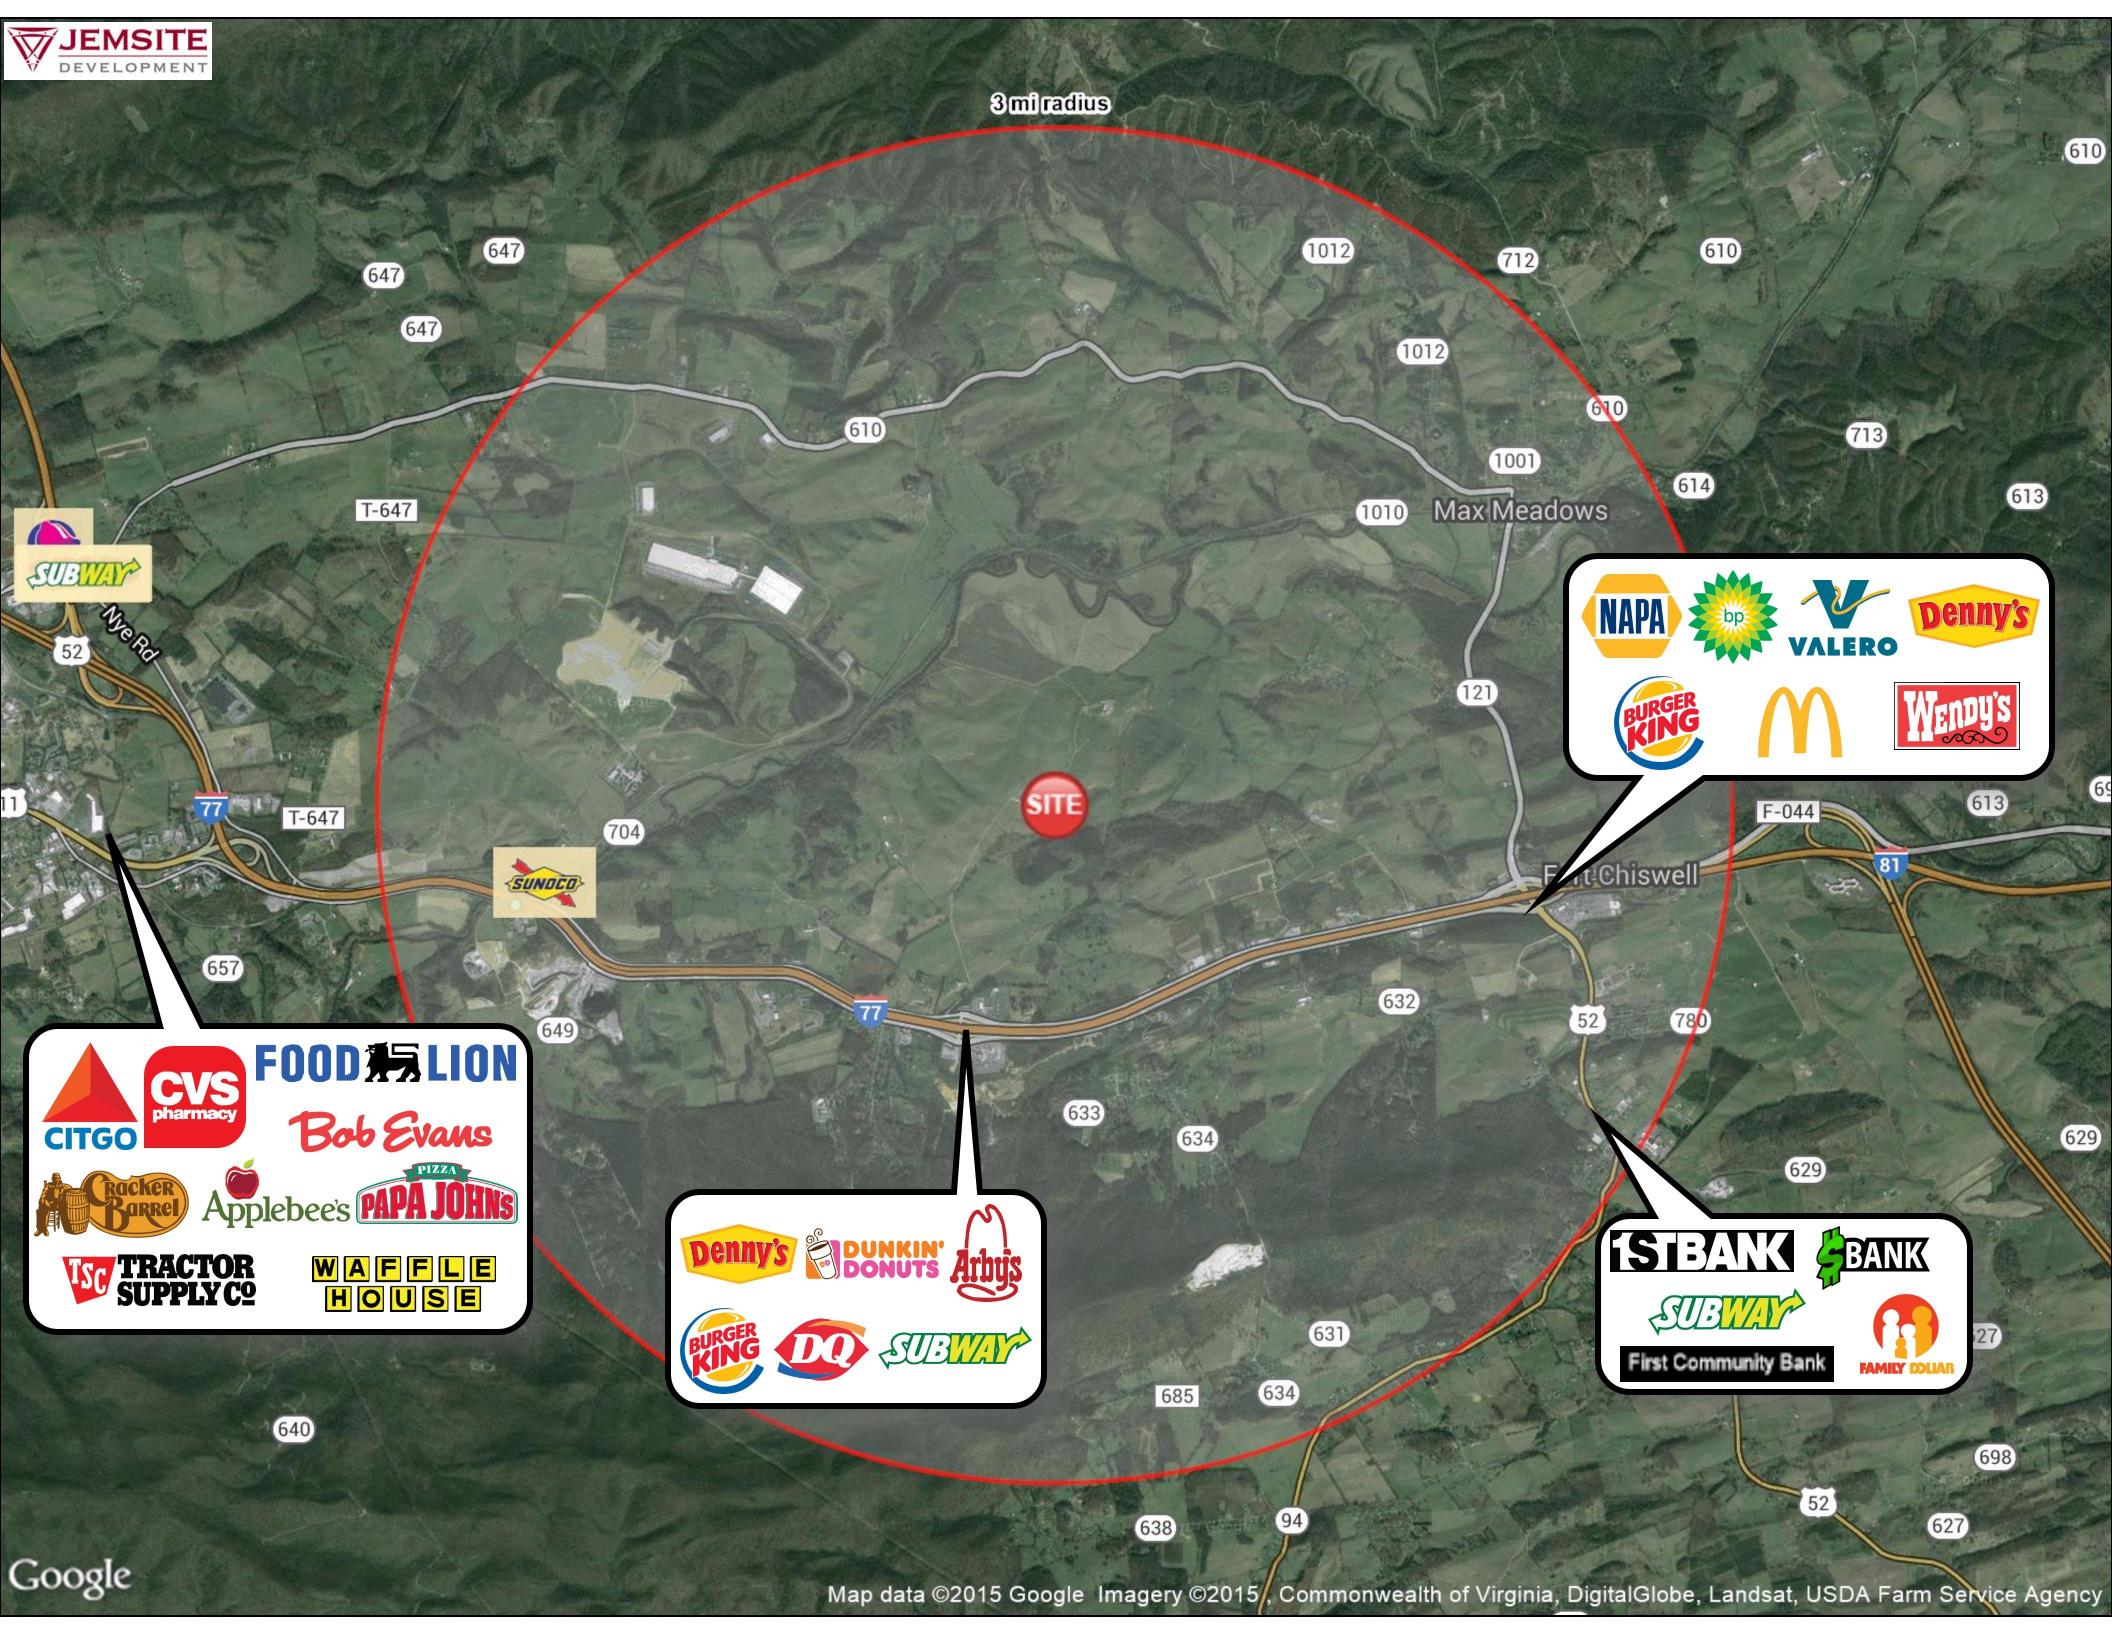

3 mi radius

NAPA bp VALERO Denny's
BURGER KING McDonald's Wendy's

CITGO CVS pharmacy FOOD LION
Bob Evans
Racker Barrel Applebee's PAPA JOHN'S
TSC TRACTOR SUPPLY CO WAFFLE HOUSE

Denny's DUNKIN' DONUTS Arby's
BURGER KING DQ SUBWAY

1ST BANK \$BANK
SUBWAY
First Community Bank FAMILY COLLIAN